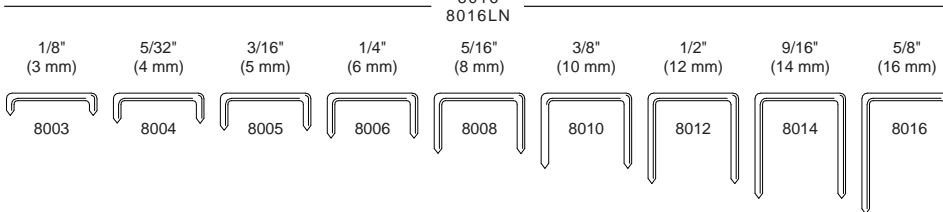

21 GAUGE 1/2" CROWN

Similar to: BeA 80, BOSTITCH AZ33, HAUBOLD 800, PREBENA A, ATRO 8, SPOTNAIL 8100

20 GAUGE 1/2" CROWN

22 GAUGE 3/8" CROWN