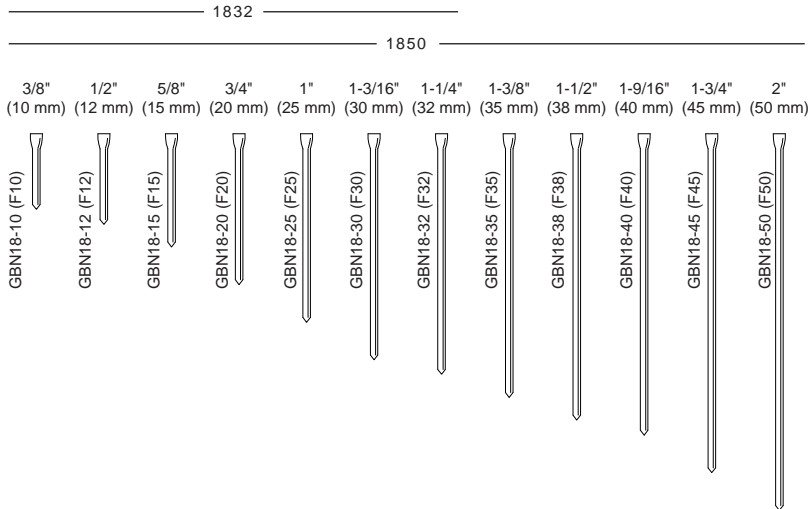

19 GAUGE 3/8" CROWN

Similar to: BeA 92/192, ATRO 92, BOSTITCH SL5035, PREBENA H, SPOTNAILS 5800

HEAVY WIRE STAPLES

16 GAUGE 7/16" CROWN

16 GAUGE 1" CROWN

15 GAUGE 7/16" CROWN

Similar to: DUO-FAST 15, SENCO Q

HEAVY WIRE STAPLES (cont.)

16 GAUGE 1" CROWN (BOSTITCH)

Similar to: BOSTITCH 1096-1117, BeA 140, PREBENA WC, ATRO 18WC, SPOTNAILS 1600

FINISH NAILS

18 GAUGE BRADS

Similar to: DUO-FAST B44, PASLODE F18, FASCO GN, SENCO AX, BOSTITCH BT13, BeA SK300