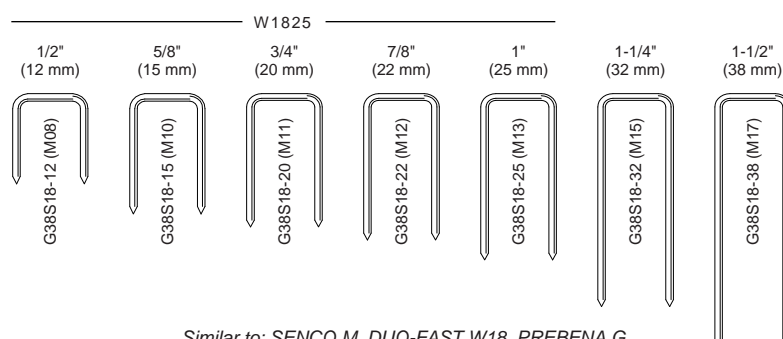

MEDIUM WIRE STAPLES

18 GAUGE 1/4" CROWN

Similar to: SENCO L, BeA 90, DUO-FAST 1800, PREBENA EB, ATRO90

19 GAUGE 3/16" CROWN

Similar to: DUO-FAST 6400

18 GAUGE 3/8" CROWN

Similar to: SENCO M, DUO-FAST W18, PREBENA G

19 GAUGE 3/8" CROWN

Similar to: BeA 92/192, ATRO 92, BOSTITCH SL5035, PREBENA H, SPOTNAILS 5800

HEAVY WIRE STAPLES

16 GAUGE 7/16" CROWN

16 GAUGE 1" CROWN

15 GAUGE 7/16" CROWN

Similar to: DUO-FAST 15, SENCO Q