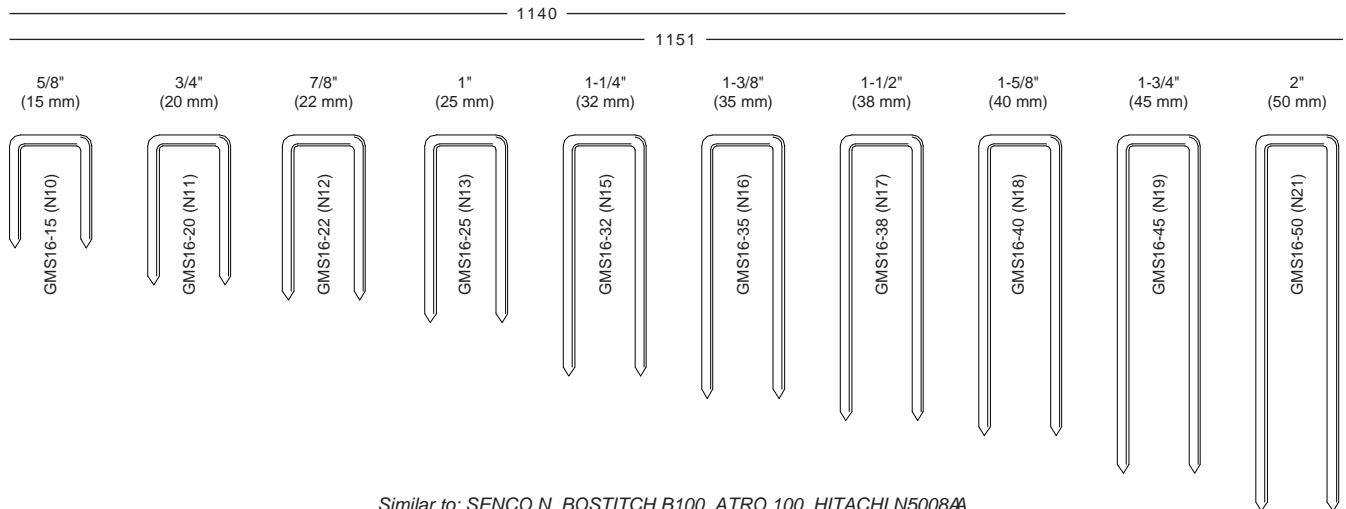

HEAVY WIRE STAPLES

16 GAUGE 7/16" CROWN