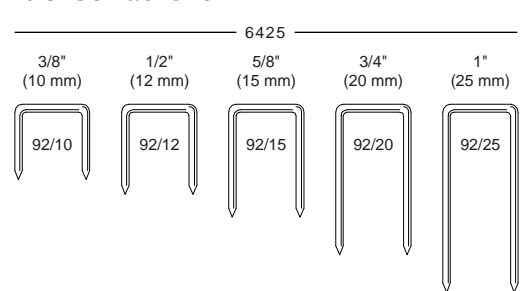

19 GAUGE 3/8" CROWN

Similar to: BeA 92/192, ATRO 92, BOSTITCH SL5035, PREBENA H, SPOTNAILS 5800