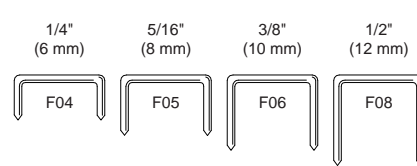

FINE WIRE STAPLES

20 GAUGE 3/16" CROWN

Similar to: DUO-FAST 54, HAUBOLD 2000, PREBENA TF

20 GAUGE 1/2" CROWN

Similar to: SENCO F, PASLODE PW, ATRO 88, BOSTITCH SB5019, PREBENA AK

21 GAUGE 3/16" CROWN

Similar to: SENCO A-D