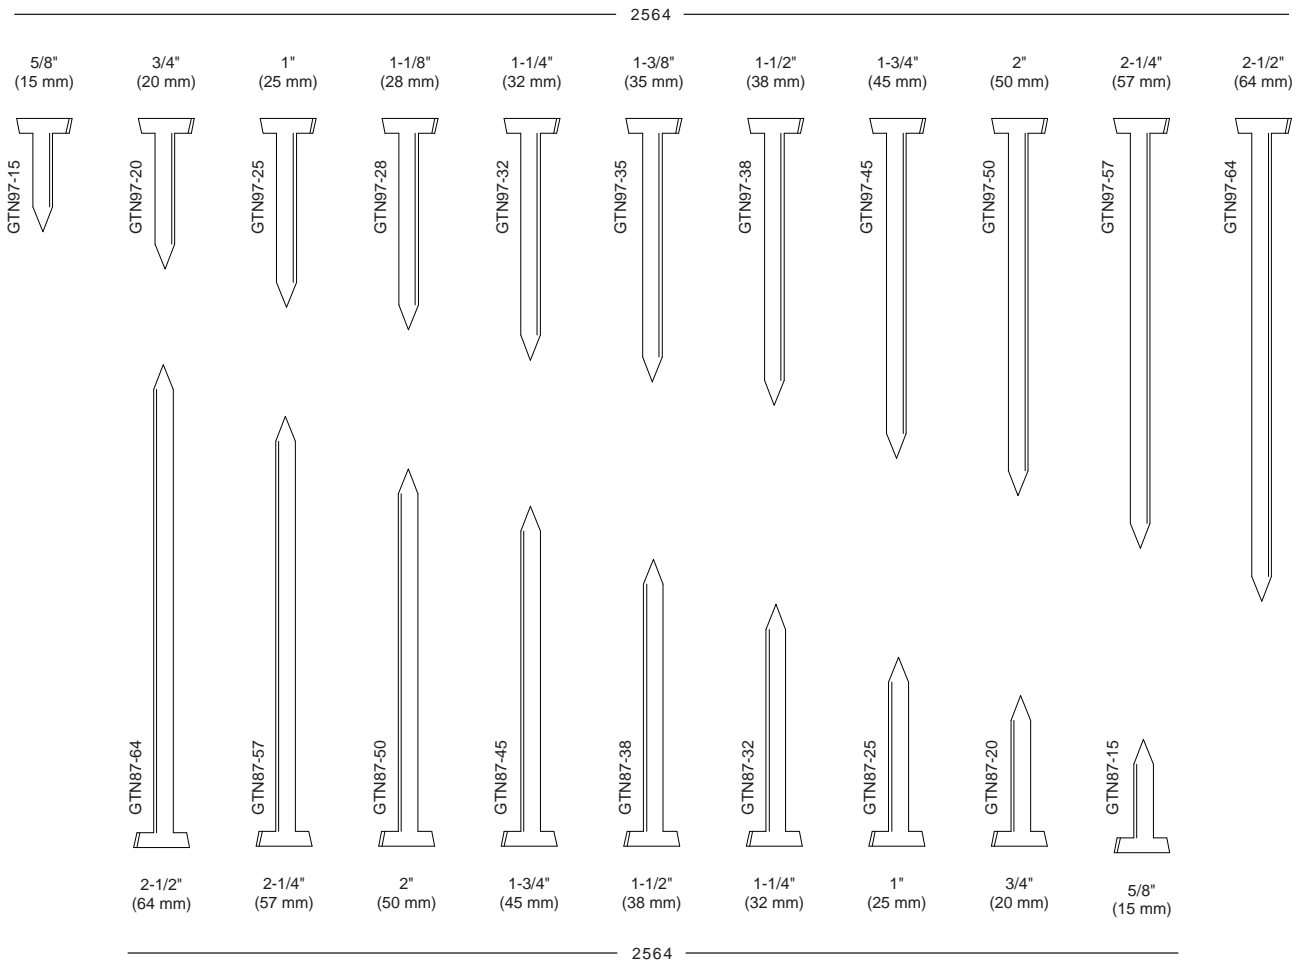

19 GAUGE 3/8" CROWN

Similar to: BeA 92/192, ATRO 92, BOSTITCH SL5035, PREBENA H, SPOTNAILS 5800

HEAVY WIRE STAPLES

16 GAUGE 7/16" CROWN

16 GAUGE 1" CROWN

15 GAUGE 7/16" CROWN

Similar to: DUO-FAST 15, SENCO Q

HEAVY WIRE STAPLES (cont.)

16 GAUGE 1" CROWN (BOSTITCH)

Similar to: BOSTITCH 1096-1117, BeA 140, PREBENA WC, ATRO 18WC, SPOTNAILS 1600

FINISH NAILS

18 GAUGE BRADS

Similar to: DUO-FAST B44, PASLODE F18, FASCO GN, SENCO AX, BOSTITCH BT13, BeA SK300

15 GAUGE ANGLE FINISH NAILS

16 GAUGE BRADS

Similar to: DUO-FAST LFN764, PASLODE F16, BOSTITCH BT12, HACHI NT65A

T-NAILS

0.097" GALVANIZED & HEAT-TREATED T-NAILS

0.087" GALVANIZED & HEAT-TREATED T-NAILS

COIL ROOFING NAILS