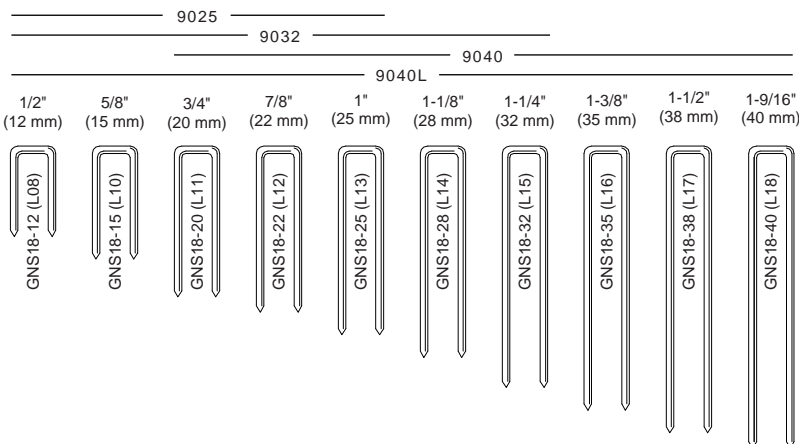

FINE WIRE STAPLES

20 GAUGE 3/16" CROWN

Similar to: DUO-FAST 54, HAUBOLD 2000, PREBENA TF

20 GAUGE 1/2" CROWN

Similar to: SENCO F, PASLODE PW, ATRO 88, BOSTITCH SB5019, PREBENA AK

21 GAUGE 3/16" CROWN

Similar to: SENCO A-D

21 GAUGE 1/2" CROWN

Similar to: BeA 80, BOSTITCH AZ33, HAUBOLD 800, PREBENA A, ATRO 8, SPOTNAIL 8100

20 GAUGE 1/2" CROWN

22 GAUGE 3/8" CROWN

Similar to: SENCO C, ATRO 72, BeA 71, EMPIRE 7

Similar to: DUO-FAST 50, HAUBOLD 900, PREBENA AD, BeA 95

MEDIUM WIRE STAPLES

18 GAUGE 1/4" CROWN

Similar to: SENCO L, BeA 90, DUO-FAST 1800, PREBENA EB, ATRO90

19 GAUGE 3/16" CROWN

Similar to: DUO-FAST 6400

18 GAUGE 3/8" CROWN

Similar to: SENCO M, DUO-FAST W18, PREBENA G

19 GAUGE 3/8" CROWN

Similar to: BeA 92/192, ATRO 92, BOSTITCH SL5035, PREBENA H, SPOTNAILS 5800

HEAVY WIRE STAPLES

16 GAUGE 7/16" CROWN

16 GAUGE 1" CROWN

15 GAUGE 7/16" CROWN

Similar to: DUO-FAST 15, SENCO Q