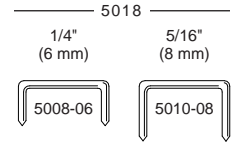

20 GAUGE 1/2" CROWN