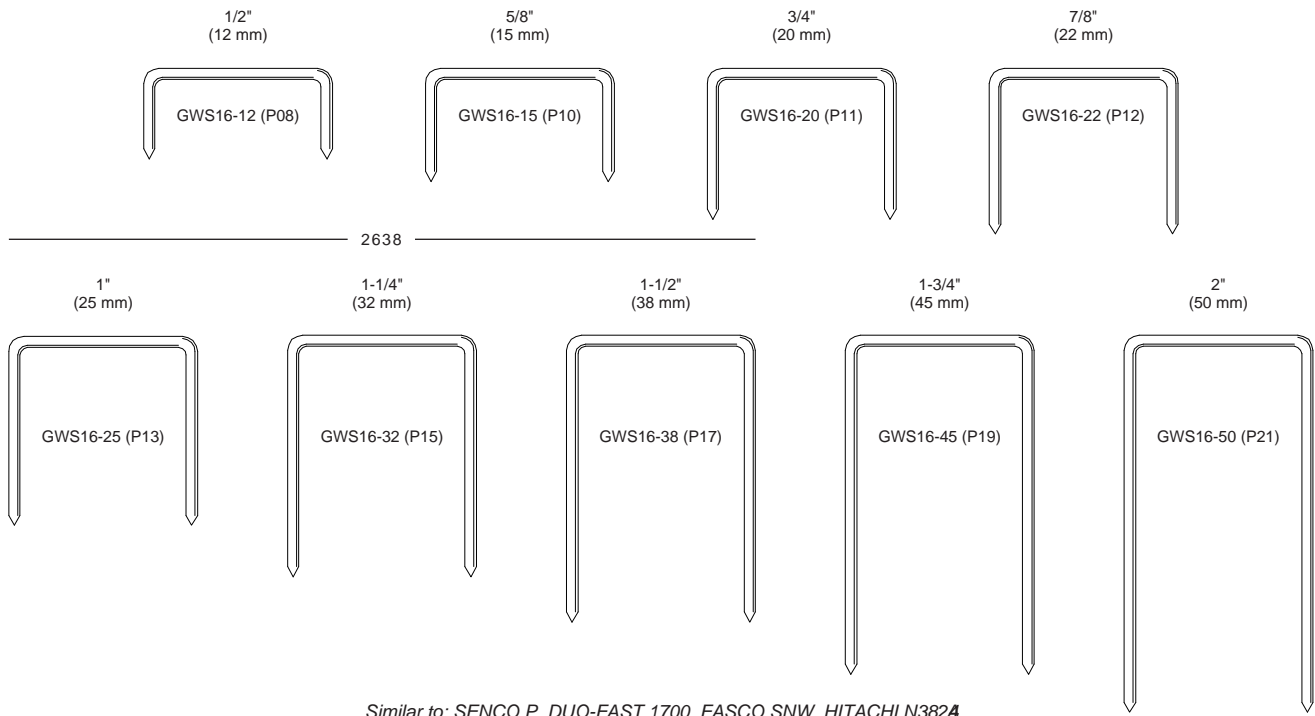

19 GAUGE 3/8" CROWN

Similar to: BeA 92/192, ATRO 92, BOSTITCH SL5035, PREBENA H, SPOTNAILS 5800

HEAVY WIRE STAPLES

16 GAUGE 7/16" CROWN

16 GAUGE 1" CROWN

15 GAUGE 7/16" CROWN

Similar to: DUO-FAST 15, SENCO Q