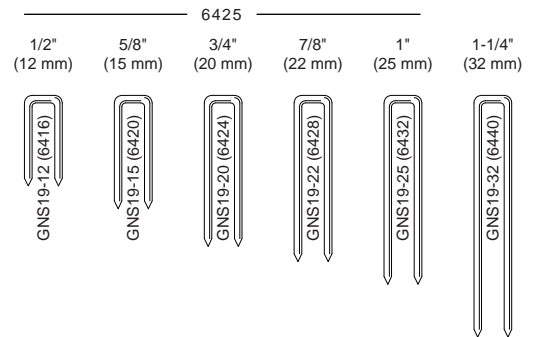

FINE WIRE STAPLES

20 GAUGE 3/16" CROWN

Similar to: DUO-FAST 54, HAUBOLD 2000, PREBENA TF

20 GAUGE 1/2" CROWN

Similar to: SENCO F, PASLODE PW, ATRO 88, BOSTITCH SB5019, PREBENA AK

21 GAUGE 3/16" CROWN

Similar to: SENCO A-D

21 GAUGE 1/2" CROWN

Similar to: BeA 80, BOSTITCH AZ33, HAUBOLD 800, PREBENA A, ATRO 8, SPOTNAIL 8100

20 GAUGE 1/2" CROWN

22 GAUGE 3/8" CROWN

Similar to: SENCO C, ATRO 72, BeA 71, EMPIRE 7

Similar to: DUO-FAST 50, HAUBOLD 900, PREBENA AD, BeA 95

MEDIUM WIRE STAPLES

18 GAUGE 1/4" CROWN

Similar to: SENCO L, BeA 90, DUO-FAST 1800, PREBENA EB, ATRO90

19 GAUGE 3/16" CROWN

Similar to: DUO-FAST 6400

18 GAUGE 3/8" CROWN

Similar to: SENCO M, DUO-FAST W18, PREBENA G

19 GAUGE 3/8" CROWN

Similar to: BeA 92/192, ATRO 92, BOSTITCH SL5035, PREBENA H, SPOTNAILS 5800

HEAVY WIRE STAPLES

16 GAUGE 7/16" CROWN

16 GAUGE 1" CROWN

15 GAUGE 7/16" CROWN

Similar to: DUO-FAST 15, SENCO Q