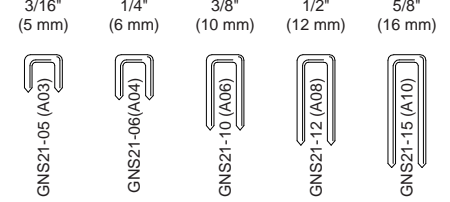

FINE WIRE STAPLES

20 GAUGE 3/16" CROWN

Similar to: DUO-FAST 54, HAUBOLD 2000, PREBENA TF

20 GAUGE 1/2" CROWN

Similar to: SENCO F, PASLODE PW, ATRO 88, BOSTITCH SB5019, PREBENA AK

21 GAUGE 3/16" CROWN

Similar to: SENCO A-D

21 GAUGE 1/2" CROWN

Similar to: BeA 80, BOSTITCH AZ33, HAUBOLD 800, PREBENA A, ATRO 8, SPOTNAIL 8100

20 GAUGE 1/2" CROWN

22 GAUGE 3/8" CROWN

Similar to: SENCO C, ATRO 72, BeA 71, EMPIRE 7

Similar to: DUO-FAST 50, HAUBOLD 900, PREBENA AD, BeA 95