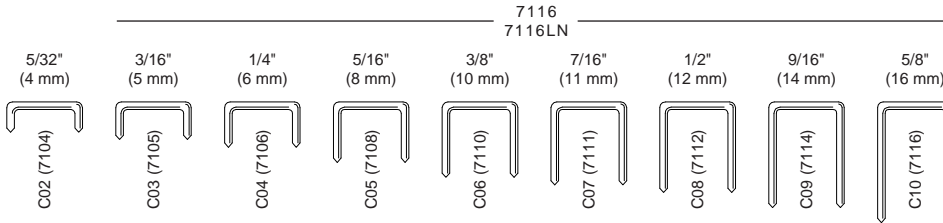

21 GAUGE 1/2" CROWN

Similar to: BeA 80, BOSTITCH AZ33, HAUBOLD 800, PREBENA A, ATRO 8, SPOTNAIL 8100

20 GAUGE 1/2" CROWN

22 GAUGE 3/8" CROWN

Similar to: SENCO C, ATRO 72, BeA 71, EMPIRE 7

Similar to: DUO-FAST 50, HAUBOLD 900, PREBENA AD, BeA 95

MEDIUM WIRE STAPLES

18 GAUGE 1/4" CROWN

Similar to: SENCO L, BeA 90, DUO-FAST 1800, PREBENA EB, ATRO90

19 GAUGE 3/16" CROWN

Similar to: DUO-FAST 6400

18 GAUGE 3/8" CROWN

Similar to: SENCO M, DUO-FAST W18, PREBENA G