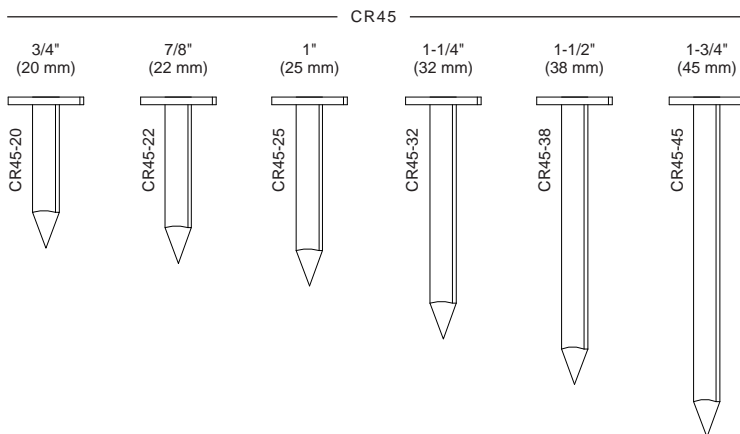

HEAVY WIRE STAPLES (cont.)

16 GAUGE 1" CROWN (BOSTITCH)

Similar to: BOSTITCH 1096-1117, BeA 140, PREBENA WC, ATRO 18WC, SPOTNAILS 1600

FINISH NAILS

18 GAUGE BRADS

Similar to: DUO-FAST B44, PASLODE F18, FASCO GN, SENCO AX, BOSTITCH BT13, BeA SK300

15 GAUGE ANGLE FINISH NAILS

16 GAUGE BRADS

Similar to: DUO-FAST LFN764, PASLODE F16, BOSTITCH BT12, HACHI NT65A

T-NAILS

0.097" GALVANIZED & HEAT-TREATED T-NAILS

0.087" GALVANIZED & HEAT-TREATED T-NAILS

COIL ROOFING NAILS