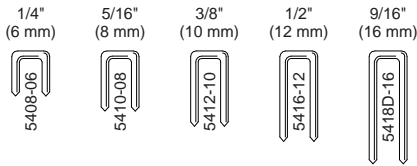

FINE WIRE STAPLES

20 GAUGE 3/16" CROWN

Similar to: DUO-FAST 54, HAUBOLD 2000, PREBENA TF

20 GAUGE 1/2" CROWN

Similar to: SENCO F, PASLODE PW, ATRO 88, BOSTITCH SB5019, PREBENA AK

21 GAUGE 3/16" CROWN

Similar to: SENCO A-D