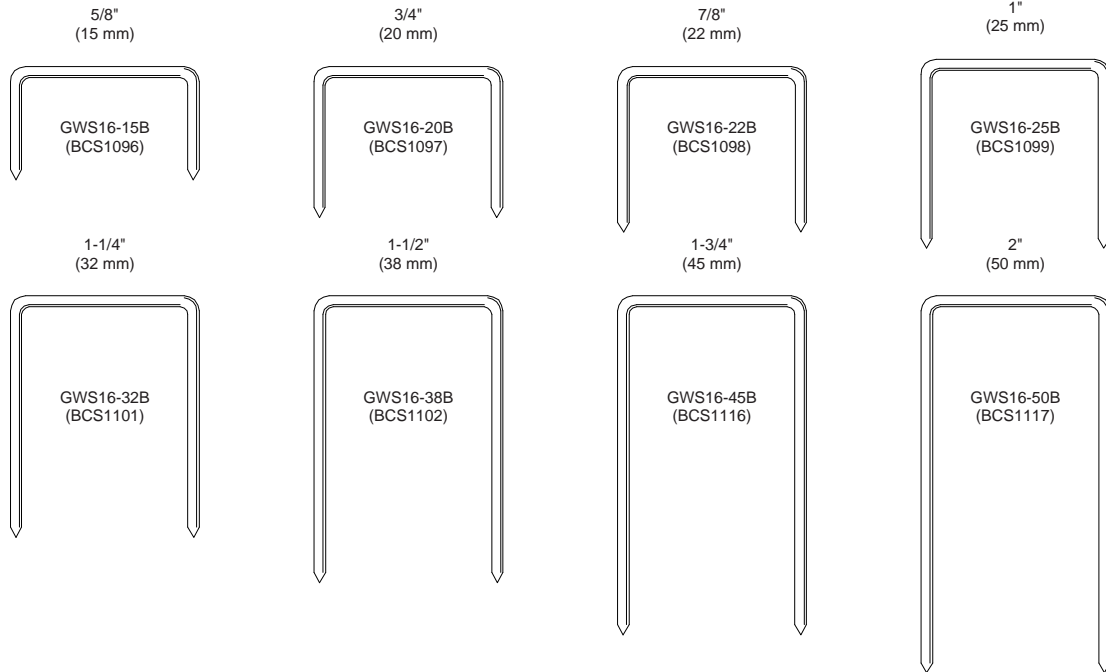

HEAVY WIRE STAPLES (cont.)

16 GAUGE 1" CROWN (BOSTITCH)

Similar to: BOSTITCH 1096-1117, BeA 140, PREBENA WC, ATRO 18WC, SPOTNAILS 1600

FINISH NAILS

18 GAUGE BRADS