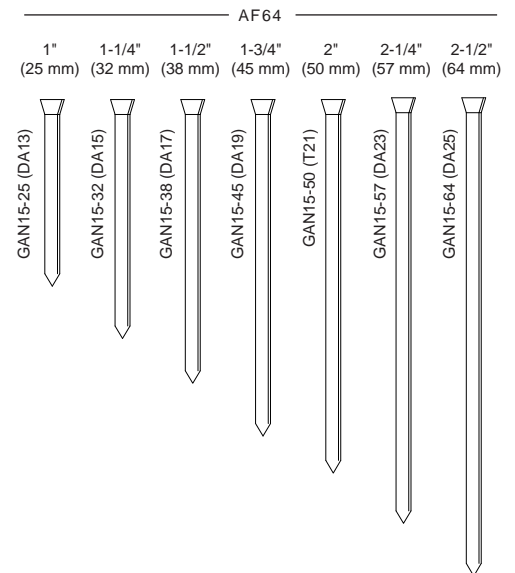

15 GAUGE ANGLE FINISH NAILS