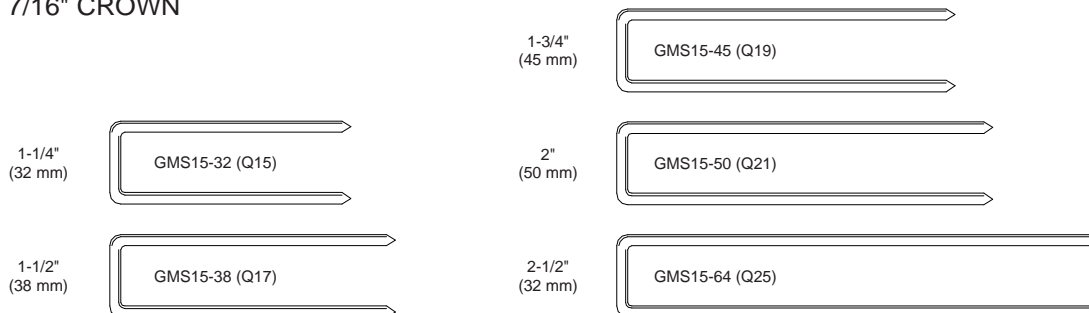

19 GAUGE 3/8" CROWN

Similar to: BeA 92/192, ATRO 92, BOSTITCH SL5035, PREBENA H, SPOTNAILS 5800

HEAVY WIRE STAPLES

16 GAUGE 7/16" CROWN

16 GAUGE 1" CROWN

15 GAUGE 7/16" CROWN

Similar to: DUO-FAST 15, SENCO Q