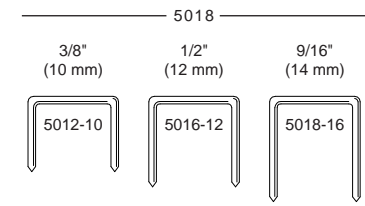

21 GAUGE 1/2" CROWN

Similar to: BeA 80, BOSTITCH AZ33, HAUBOLD 800, PREBENA A, ATRO 8, SPOTNAIL 8100

20 GAUGE 1/2" CROWN

22 GAUGE 3/8" CROWN

Similar to: SENCO C, ATRO 72, BeA 71, EMPIRE 7

Similar to: DUO-FAST 50, HAUBOLD 900, PREBENA AD, BeA 95