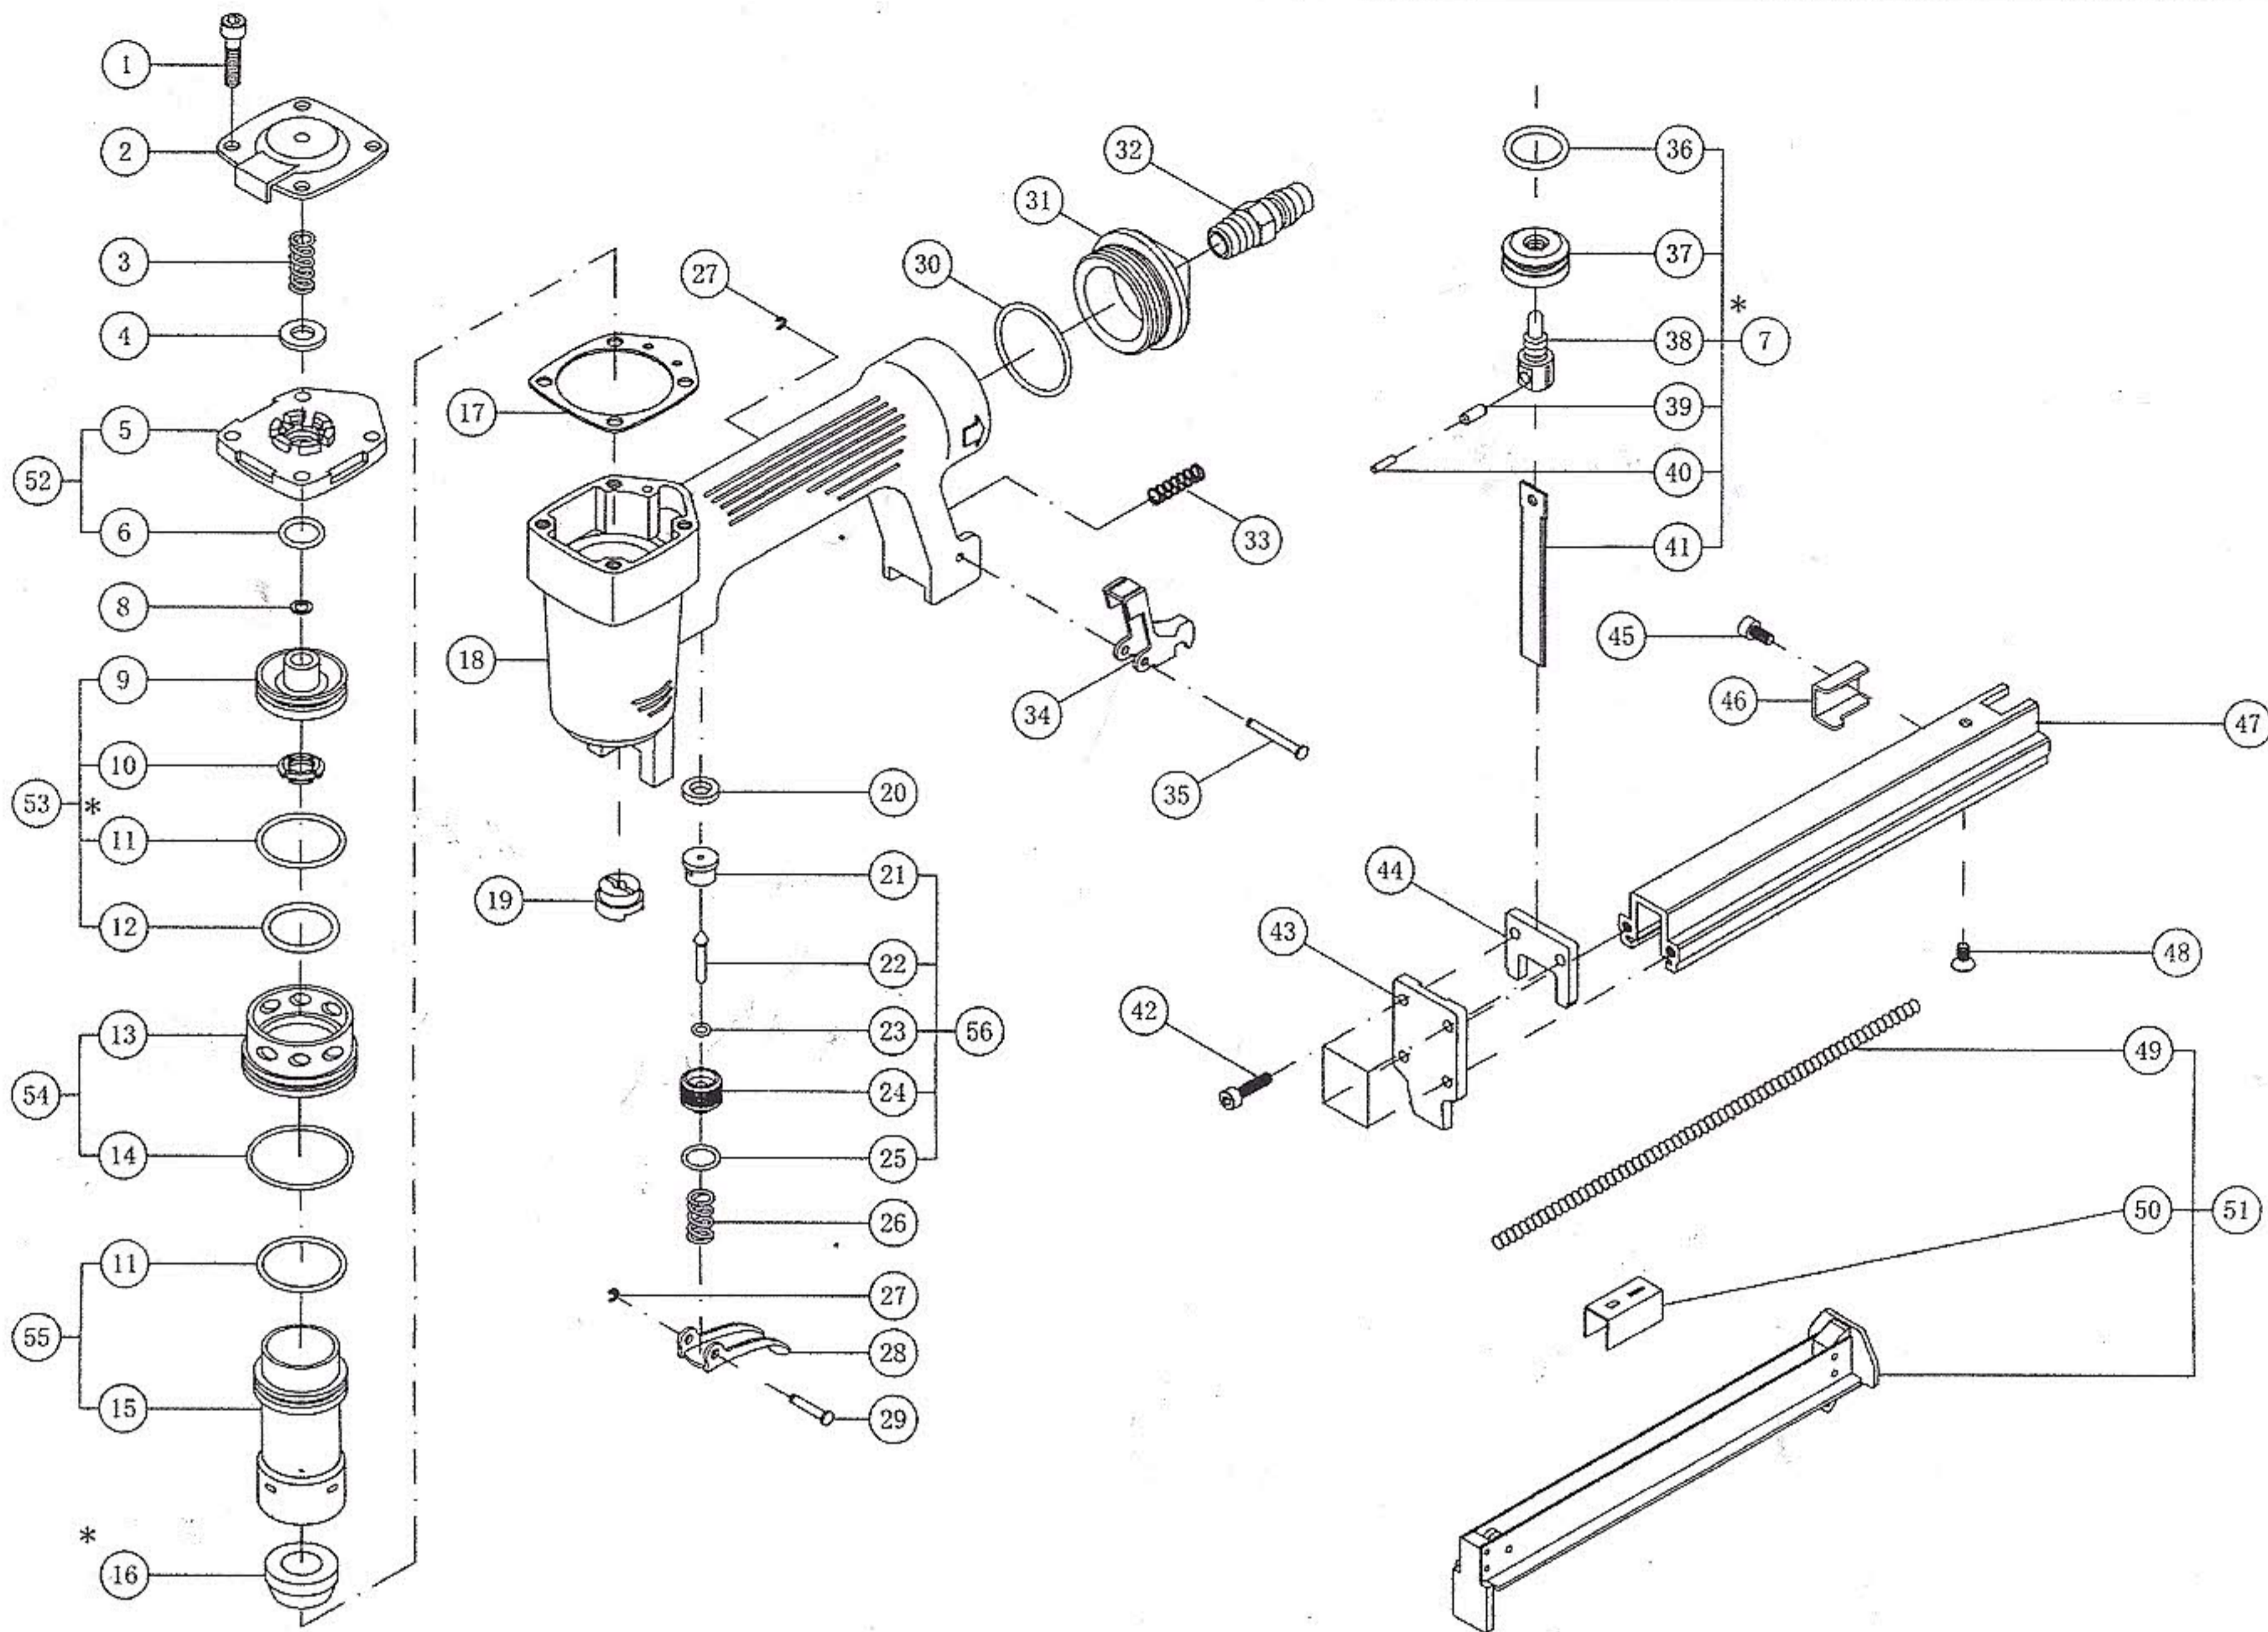

Parts List For Eze Staple Gun #TC-06

ITEM NO.	PART NO.	DESCRIPTION	PCS	ITEM NO.	PART NO.	DESCRIPTION	PCS
1	A0000-0101	SCREW 5*22	4	31	A0306-0211	TAIL COVER	1
2	A0304-0191	EXHAUST COVER	1	32	A0307-XXXX	ARPLUG	1
3	A0100-0001	SPRING	1	33	A0100-0241	SPRING	1
4	A0311-0001	SEAL, AIR	1	34	A0709-0172	CLICK LEVER	1
5	A0301-0181	CYLINDER CAP	1	35	A0006-0361	PIN	1
6	A0200-0001	O-RING 11.8*2.4	1	36	A0200-0041	O-RING 17.3*3	1
7	B0600-1011	PISTON SET	1	37	A0602-0001	PISTON HEAD	1
8	A0005-0001	WASHER	1	38	A0601-0002	PISTON DRIVER COUPLING	1
9	A0308-0161	FIRING VALVE PISTON	1	39	A0011-0051	SPRING PIN 4*10	1
10	A0313-0031	PISTON STOPPER	1	40	A0011-0061	SPRING PIN 2.5*10	1
11	A0200-0021	O-RING 26.6*2.4	2	41	A0600-0051	DRIVER BLADE	1
12	A0200-0031	O-RING 21.3*3	1	42	A0000-0021	SCREW 4*16	4
13	A0305-0091	COLLAR	1	43	A0801-0101	DRIVER GUIDE	1
14	A0200-0521	O-RING 33*2	1	44	A0800-0041	SPACER	1
15	A0303-0001	CYLINDER	1	45	A0000-0011	SCREW 4*8	1
16	A0309-0001	BUMPER	1	46	A0715-0001	STOPPER	1
17	A0205-0121	GASKET	1	47	A0700-0161	UPPER MAG.	1
18	A0401-XXXX	BODY	1	48	A0000-0541	SCREW 4*8	1
19	A0310-0121	NOZZLE	1	49	A0100-0091	SPRING	1
20	A0505-0041	SEAL, AIR	1	50	A0707-0121	PUSHER	1
21	A0503-0211	UPPER REMOTE HOUSING	1	51	B0700-1451	MAGAZINE ASS'Y	1
22	A0504-0001	REMOTE CORE	1	52	B0300-0101	CYLINDER CAP SET	1
23	QA311-0401	O-RING 3.5*1.5	1	53	B0300-1231	HEAD VALVE PISTON SET	1
24	A0503-0041	REMOTE HOUSING	1	54	B0300-0571	COLLAR SET	1
25	A0200-0331	O-RING 9.8*1.9	1	55	B0300-1621	CYLINDER SET	1
26	A0100-0021	SPRING	1	56	B0500-0291	TRIGGER VALVE SET	1
27	A0005-0041	E-RING ϕ 2.5	2				
28	A0500-0041	TRIGGER	1				
29	A0006-0001	PIN	1				
30	A0200-1021	O-RING 31.42*2.62	1				